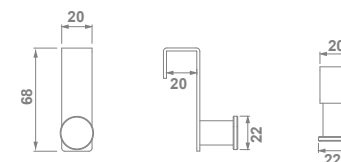

53142 PERCHA COLGANTE €/u 35,0
● 00 Cromo ● 02 Negro