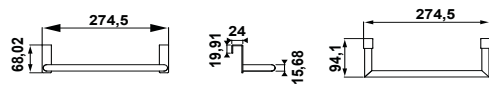

53142 PERCHA COLGANTE €/u
● 02 Negro ● 00 Cromo 35,0