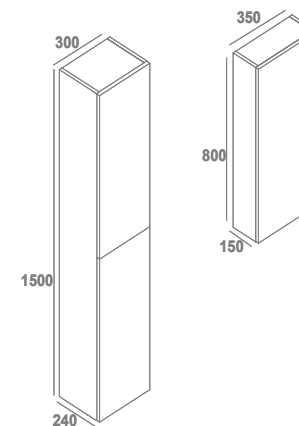

DAILY	Blanco Brillo	Antracita Brillo**	Galet Brillo	Roble Rústico	€/u
Columna 30x150x28 cm	3804601	3804684	3804630	3804674	216,0
2 puertas y 3 estantes interiores					
Alto 35x80x15 cm	3804701	3804784	3804730	3804774	165,0
1 puerta y dos estantes interiores de cristal					

- Soft Close
- Guías Hettich
- Cajón con organizador

* Pack: mueble+lavabo+espejo Only+luminaria Daily 30 LED 8W.
** En venta hasta fin de existencias

** En venta hasta fin de existencias