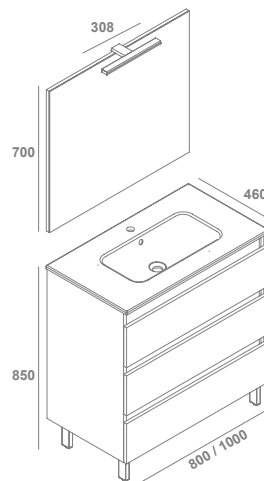

DAILY	Blanco Brillo	Antracita Brillo**	Galet Brillo	Roble Rústico	€/u
Columna 30x150x28 cm	3804601	3804684	3804630	3804674	216,0
2 puertas y 3 estantes interiores					
Alto 35x80x15 cm	3804701	3804784	3804730	3804774	165,0
1 puerta y dos estantes interiores de cristal					

- Soft Close
- Guías Hettich
- Cajón con organizador

* Pack: mueble+lavabo+espejo Only+luminaria Daily 30 LED 8W.
** En venta hasta fin de existencias

** En venta hasta fin de existencias