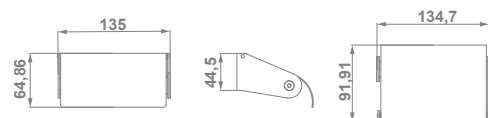

53132 TOALLERO 30 CM €/u 63,0
● 00 Cromo ● 02 Negro