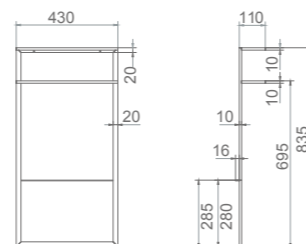

PATAS DESIGN		€/u
38061	Altura pata 27cm Set de dos piezas ● 00 Cromo	49,2

PATAS		€/u
38062	Altura pata 27cm Set de dos piezas ● 00 Cromo	38,0